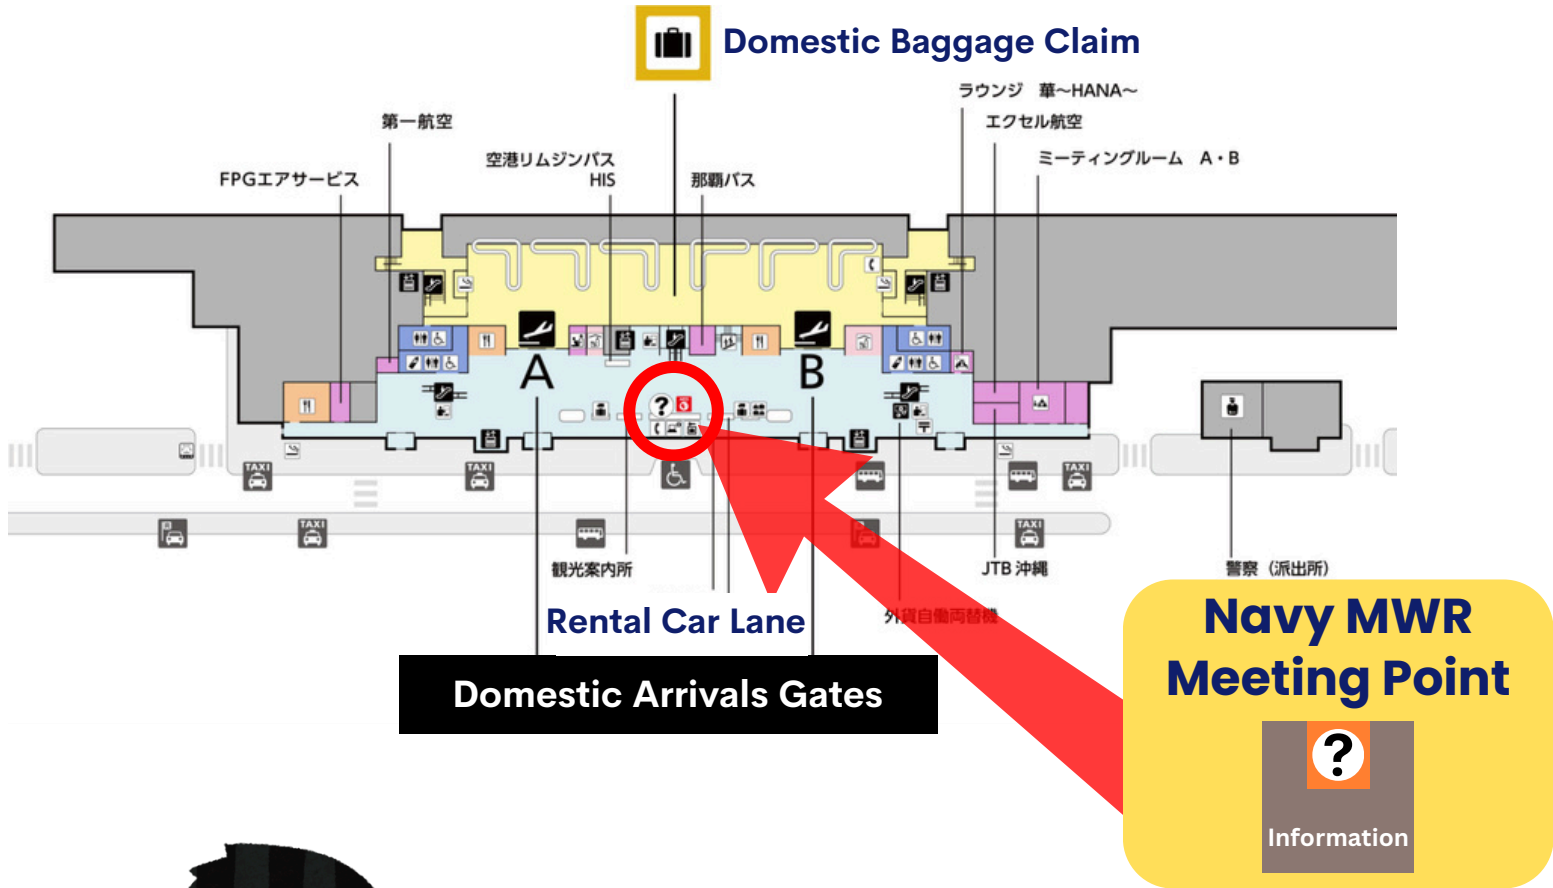

Navy MWR Airport Taxi

MEETING POINT

Domestic Arrival

Floor 1

We will be waiting for you by the Information Desk holding Navy MWR sign.

Community Recreation Hours

Sunday - Thursday: 7AM - 4PM

Friday - Saturday: 7AM - 6PM

We will be greeting you as you **exit Customs** area.

*Before you exit the building

Community Recreation Hours

Sunday - Thursday: 7AM - 4PM

Friday - Saturday: 7AM - 6PM

Office Hours Contact

+81.98.954.1877

Emergency Contact