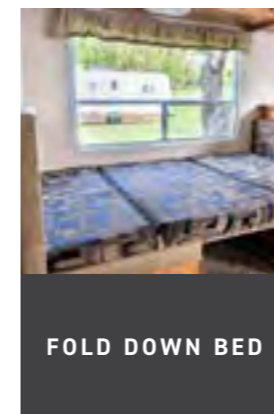

FOLD DOWN SOFA BED

FOLD DOWN BED