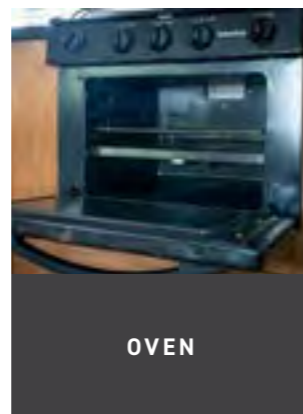

# DELUXE CAMPER

CHECK IN 15:00 / CHECK OUT 11:00

**\$55.00** MAXIMUM  
4 PEOPLE

*Deluxe Camper*

- ## FEATURES
- Queen Bed
  - Fold Down Beds
  - Linens
  - Bathroom
  - Shower
  - Kitchen
  - Refrigerator
  - Microwave
  - DVD
  - AFN TV
  - A/C
  - Gas Stove / Oven
  - BBQ Grill
  - Picnic Table
  - On the Beach
- \*Campers do not supply cooking supplies.

MICROWAVE

OVEN

TV

FOLD DOWN BED

FOLD DOWN SOFA BED

LINENS

A/C

BBQ GRILL

# DUPLEX CABIN

CHECK IN 15:00 / CHECK OUT 11:00

**\$70.00** MAXIMUM  
4 PEOPLE

*Duplex Cabin*

- ## FEATURES
- Queen Bed
  - Sofa Bed
  - Linens
  - Bathroom
  - Hair Dryer
  - Kitchen
  - Electric Stove
  - Refrigerator
  - Microwave
  - Coffee Machine
  - Cooking Supplies
  - Living Room Area
  - AFN TV
  - A/C
  - Tile Flooring
  - BBQ Grill
  - Hill View
  - Patio